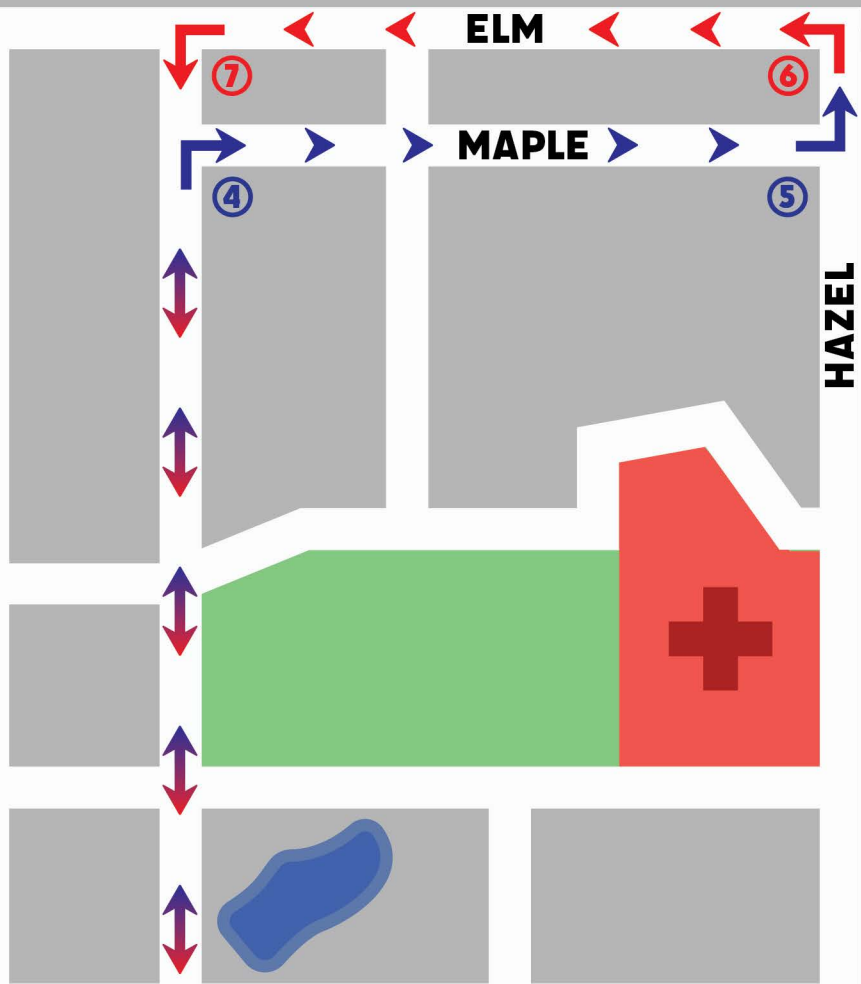

# DIRECTIONS:

1. START AT THE 600 BLOCK OF W 1ST STREET
2. TURN LEFT ONTO INDEPENDENCE
3. TURN LEFT ONTO MAIN
4. TURN RIGHT ONTO MAPLE
5. TURN LEFT ONTO HAZEL
6. TURN LEFT ONTO ELM
7. TURN LEFT ONTO MAIN
8. TURN RIGHT ONTO UNION
9. FINISH!

# KLOMPPEN CLASSIC 5K