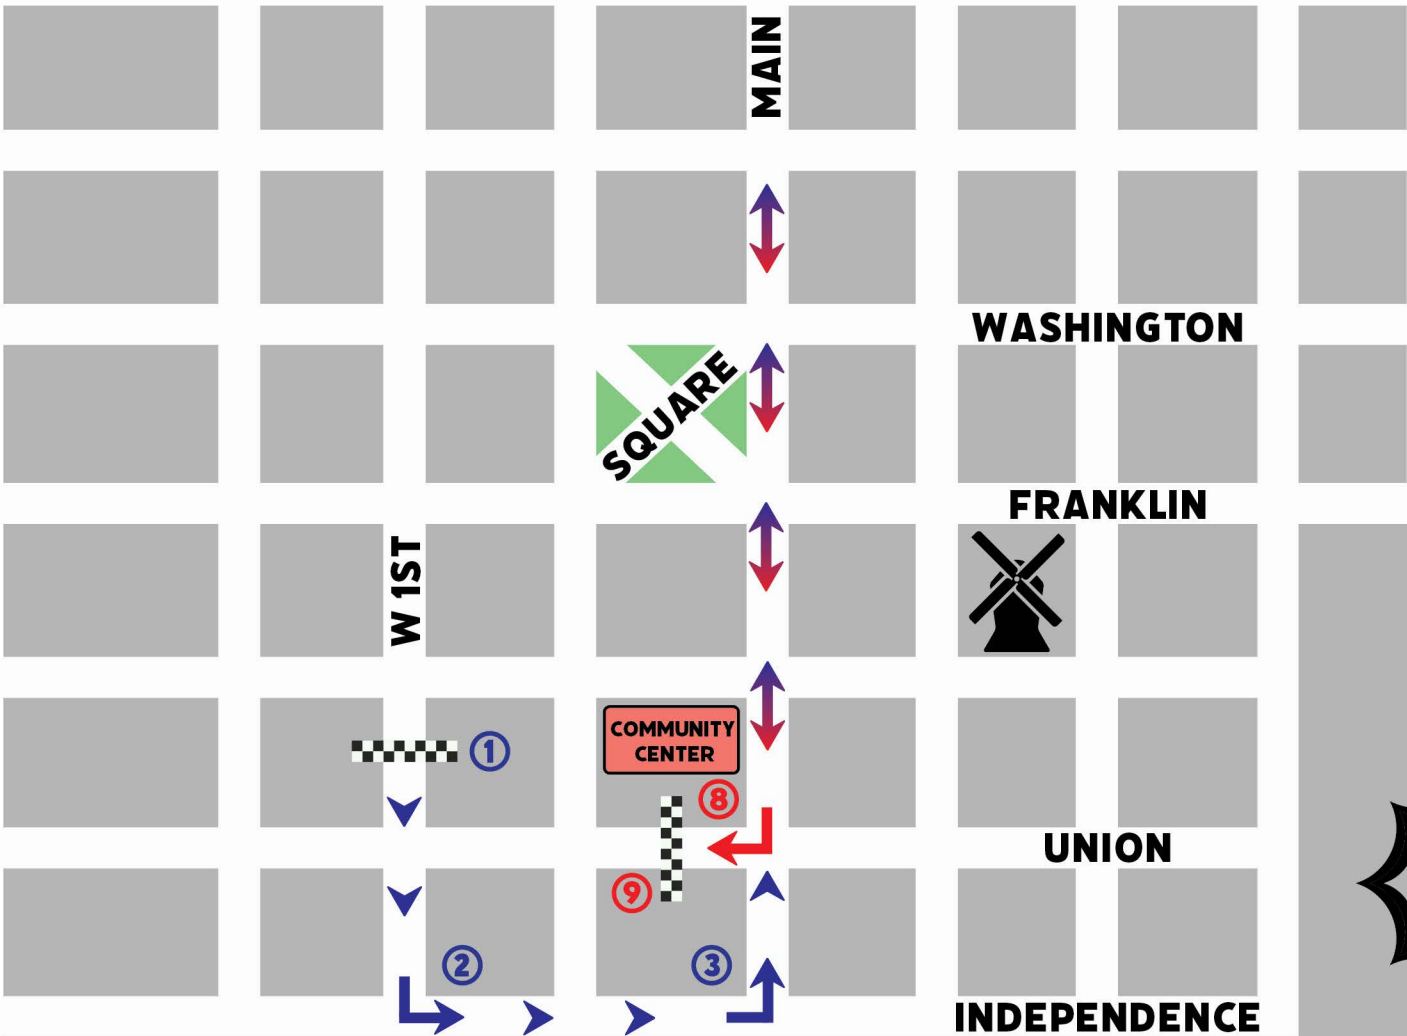

# DIRECTIONS:

1. START AT THE 600 BLOCK OF W 1ST STREET
2. TURN LEFT ONTO INDEPENDENCE
3. TURN LEFT ONTO MAIN
4. TURN RIGHT ONTO MAPLE
5. TURN LEFT ONTO HAZEL
6. TURN LEFT ONTO ELM
7. TURN LEFT ONTO MAIN
8. TURN RIGHT ONTO UNION
9. FINISH!

# KLOMPPEN CLASSIC 5K